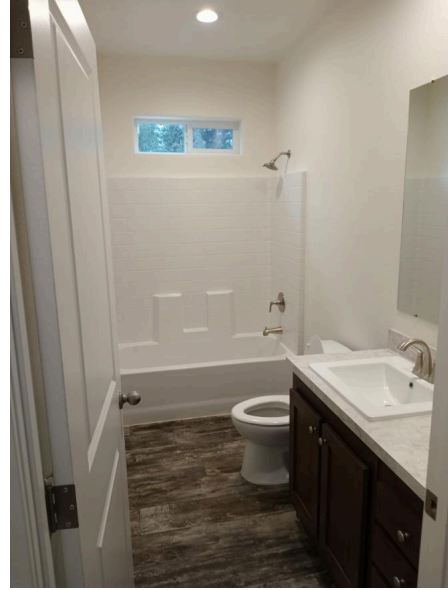

The Columbia River 2014 Custom

3 Bedrooms | 2 Bathrooms | 1,173 sq ft

Photo 6