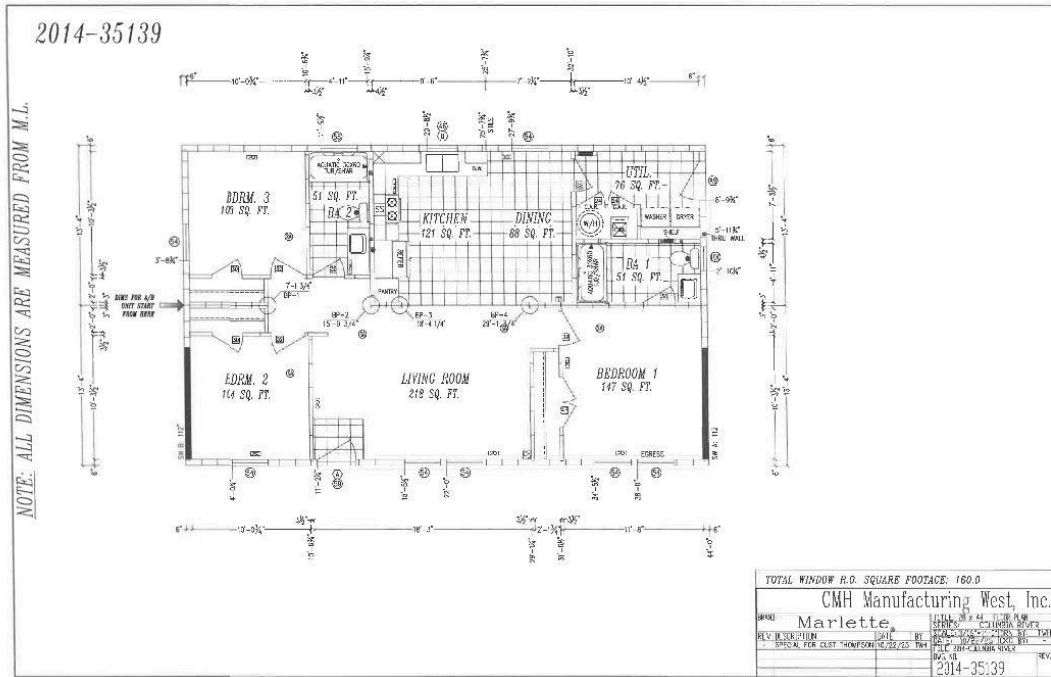

The Columbia River 2014 Custom

3 Bedrooms | 2 Bathrooms | 1,173 sq ft